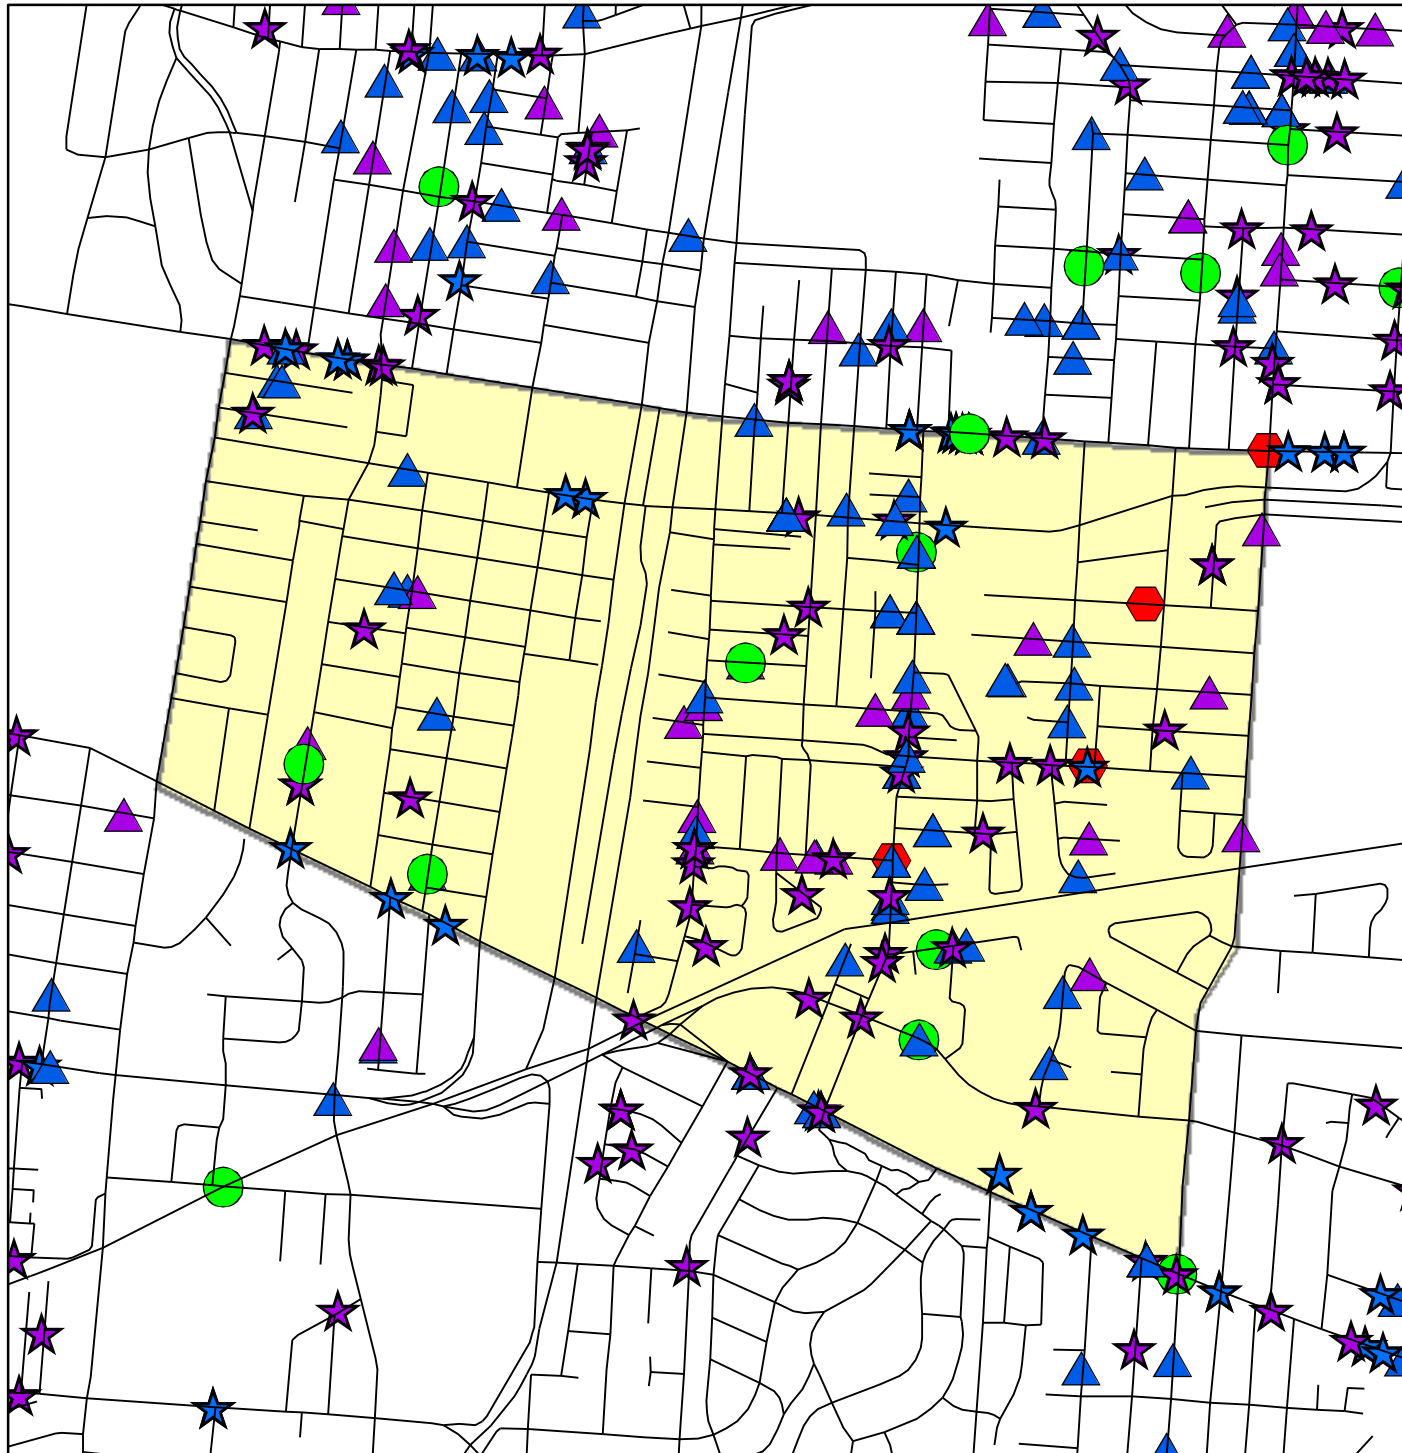

Binghamton Violent Crime FY2006

Violent Crime, FY2006 ORCD

- ▲ Aggravated Assault
- ▲ Aggravated Assault/DV
- Forcible Rape
- ⬡ Homicide/Murder
- ★ Robbery/Business
- ★ Robbery/Individual